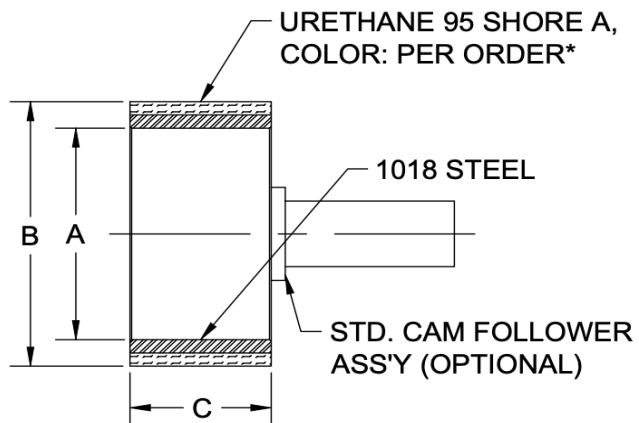

UN-CF Series Cam Follower Sleeves

PART NO.	NOMINAL FOLLOWER SIZE	A	B	C
UN-CF-110	1/2"	0.500	0.75	0.38
UN-CF-111	9/16"	0.562	0.81	0.38
UN-CF-112	5/8"	0.625	0.88	0.44
UN-CF-113	11/16"	0.687	1.00	0.44
UN-CF-114	3/4"	0.750	1.12	0.50
UN-CF-115	7/8"	0.875	1.25	0.50
UN-CF-116	1"	1.000	1.38	0.62
UN-CF-117	1-1/8"	1.125	1.50	0.62
UN-CF-118	1-1/4"	1.250	1.62	0.75
UN-CF-119	1-3/8"	1.375	1.75	0.75
UN-CF-120	1-1/2"	1.500	1.88	0.88
UN-CF-121	1-5/8"	1.625	2.00	0.88
UN-CF-122	1-3/4"	1.750	2.12	1.00
UN-CF-123	1-7/8"	1.875	2.25	1.00
UN-CF-124	2"	2.000	2.50	1.25
UN-CF-125	2-1/4"	2.250	2.75	1.25
UN-CF-126	2-1/2"	2.500	3.00	1.50
UN-CF-127	2-3/4"	2.750	3.25	1.50
UN-CF-128	3"	3.000	3.50	1.75
UN-CF-129	3-1/4"	3.250	3.75	1.75
UN-CF-130	3-1/2"	3.500	4.00	2.00
UN-CF-131	4"	4.000	4.50	2.25

- *NOTE:
1. ROLLS NOT FURNISHED WITH FOLLOWER
 2. TO ORDER COMPLETE WITH FOLLOWER, ADD THE SUFFIX "C"
EG.: UN-CF-110-C
 3. OTHER SIZES, MATERIALS, AND COLORS AVAILABLE WITH SPECIAL ORDER